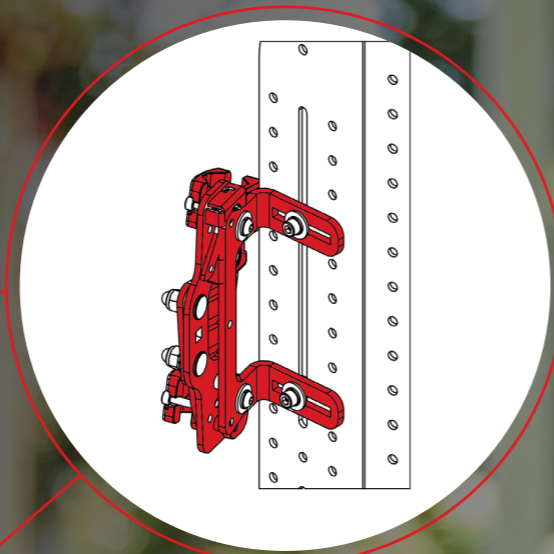

## BACK HARDWARE

Dual Mount

## BACK SUPPORT

Adapta<sup>3</sup> in Royal Purple, with standard length padding