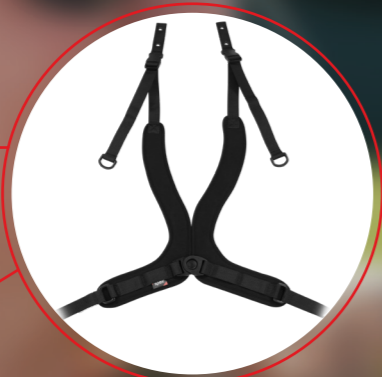

## HEAD SUPPORT

Comfort 250 in Ocean Blue on Stylo 260

## LATERALS

Broad 3 pads on Swing-Away Hardware

## HIP BELT

4 point Centre-pull, Centre-release

## CUSHION

Classic SuperHigh Contour in Ocean Blue