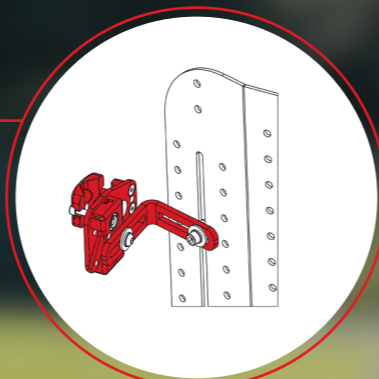

## HEAD SUPPORT

Comfort 250 in Ocean Blue on Stylo 260

## LATERALS

Broad 3 pads on Swing-Away Hardware

## BACK HARDWARE

Quad Mount