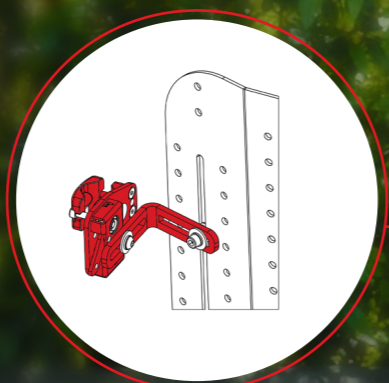

spex

Shaping Better Lives

HEAD SUPPORT

Extended Lateral in Leaf Green on Stylo 260 Flip-Back

LATERALS

Pair 2: Broad Pads on Swing-away hardware (used as elbow/arm supports)

LATERALS

Pair 1: Broad Pads on Paediatric Axial Hardware

BACK HARDWARE

Quad Mount

HIP BELT

4 point Centre-pull, Centre-release

BACK SUPPORT

Spex Height-Adjustable in Leaf Green

CUSHION

Classic SuperHigh in Leaf Green

HARNESS

Vest