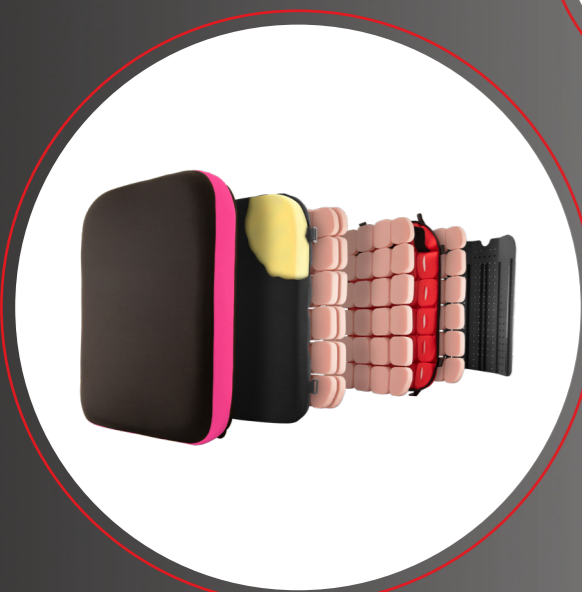

spex

Shaping Better Lives

HARNESSES GUIDES

HEAD SUPPORT

Extended Lateral in Calypso Pink on Stylo 260 Flipback

LATERALS

Narrow curved pads with Comfy-cover on Swing-Away Axial hardware

BACK SUPPORT

SuperShape in Calypso Pink with Quad mount hardware

HIP BELT

4 point Centre-pull, Centre-release with Gel-Foam padding

HARNESSES

Centrepont

CUSHION

Classic SuperHigh Contour in Calypso Pink (no medial thigh contouring)

SEAT BASE

Quick-Release

MEDIAL KNEE SUPPORT

Axial

PADDING

Hanger Padding